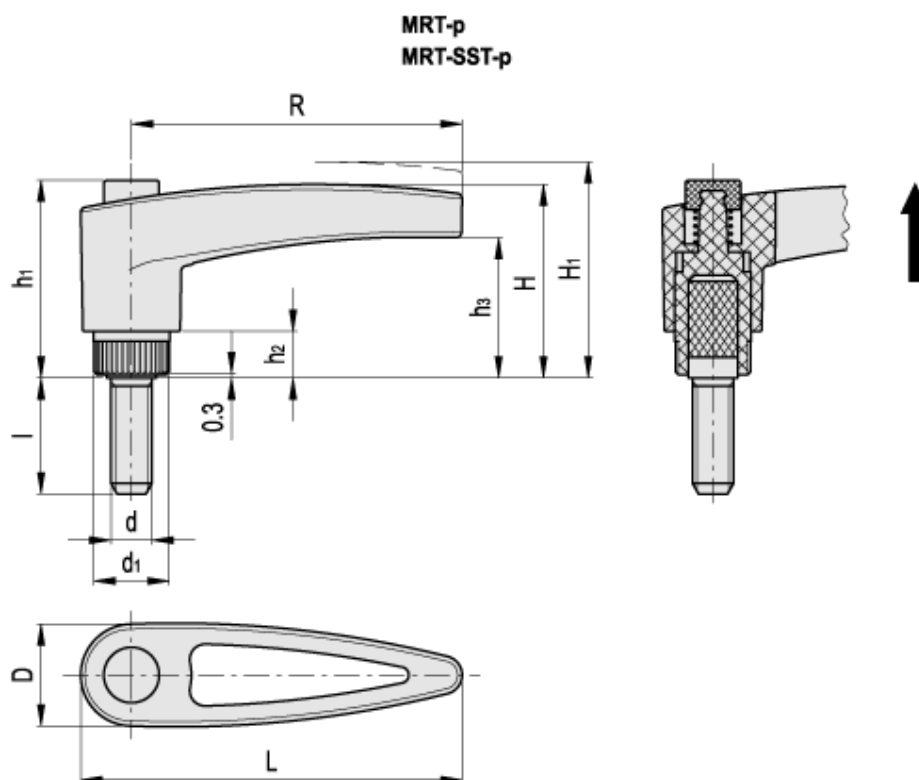

# Data Sheet

Article number: 23051406941

Description: E+G Adjustable handle  
MRT.65-SST-p M8x30-C1, black push-button

## Measures

D = 20  
d = M8  
d1 = 15.0  
H = 37  
H1 = 41.0  
h1 = 38  
h2 = 9  
h3 = 27.0

L = 74.5  
R = 64.5